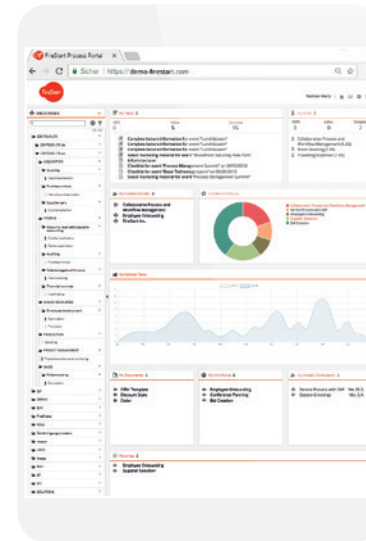

Model & Automate

FireStart Manager

This is the place where all the process management magic happens. Model and automate your business processes in one unified, flexible system that is adapting to your needs.

- ✓ **Easy to use**
No coding needed
- ✓ **Super fast**
Built within days
- ✓ **Scalable**
Adapting to your needs
- ✓ **Flexible**
Integrates with your IT

- ✓ Drag & drop user interface
- ✓ Multi language support and version control
- ✓ Visual data mapper and powerful workflow engine
- ✓ Custom forms designer

Collaborate,
Monitor & Improve

FireStart Process Portal

Ever felt like being lost in a jungle of deadlines, data and responsibilities? We enable you to get the full picture of your company's process landscape and collaborate with your co-workers.

- ✓ Task management to go
- ✓ Receive instant notifications on process changes
- ✓ Kick off your workflows on the fly

Become more efficient with your work in 3 simple steps

Process Modeling

Enhanced process modeling allows you to build complex flowcharts and manage process documents, resources, risks and IT systems with performance metadata.