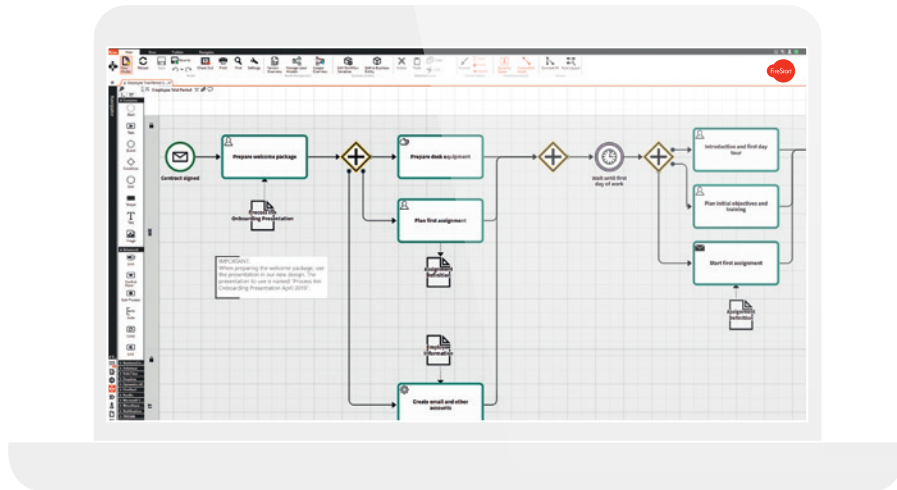

Model & Automate

FireStart Manager

This is the place where all the process management magic happens. Model and automate your business processes in one unified, flexible system that is adapting to your needs.

- ✓ Personalized dashboard with KPIs on all your processes
- ✓ Process publication and feedback loops
- ✓ Runs stand-alone or integrates into your intranet solution

FireStart Mobile

All your processes in your pocket: Thanks to responsive design, our Process Portal adapts to the smallest screens allowing you to complete your tasks from anywhere.

- ✓ Task management to go
- ✓ Receive instant notifications on process changes
- ✓ Kick off your workflows on the fly

Become more efficient with your work in 3 simple steps

Process Modeling

Enhanced process modeling allows you to build complex flowcharts and manage process documents, resources, risks and IT systems with performance metadata.

Select the plan that fits your needs

Standard: Process Modeling

- ✓ Process maps and models
- ✓ Flow chart / BPMN 2.0
- ✓ Organizational charts / document pools
- ✓ Multilanguage support
- ✓ Risk and compliance management
- ✓ Version control and rights management